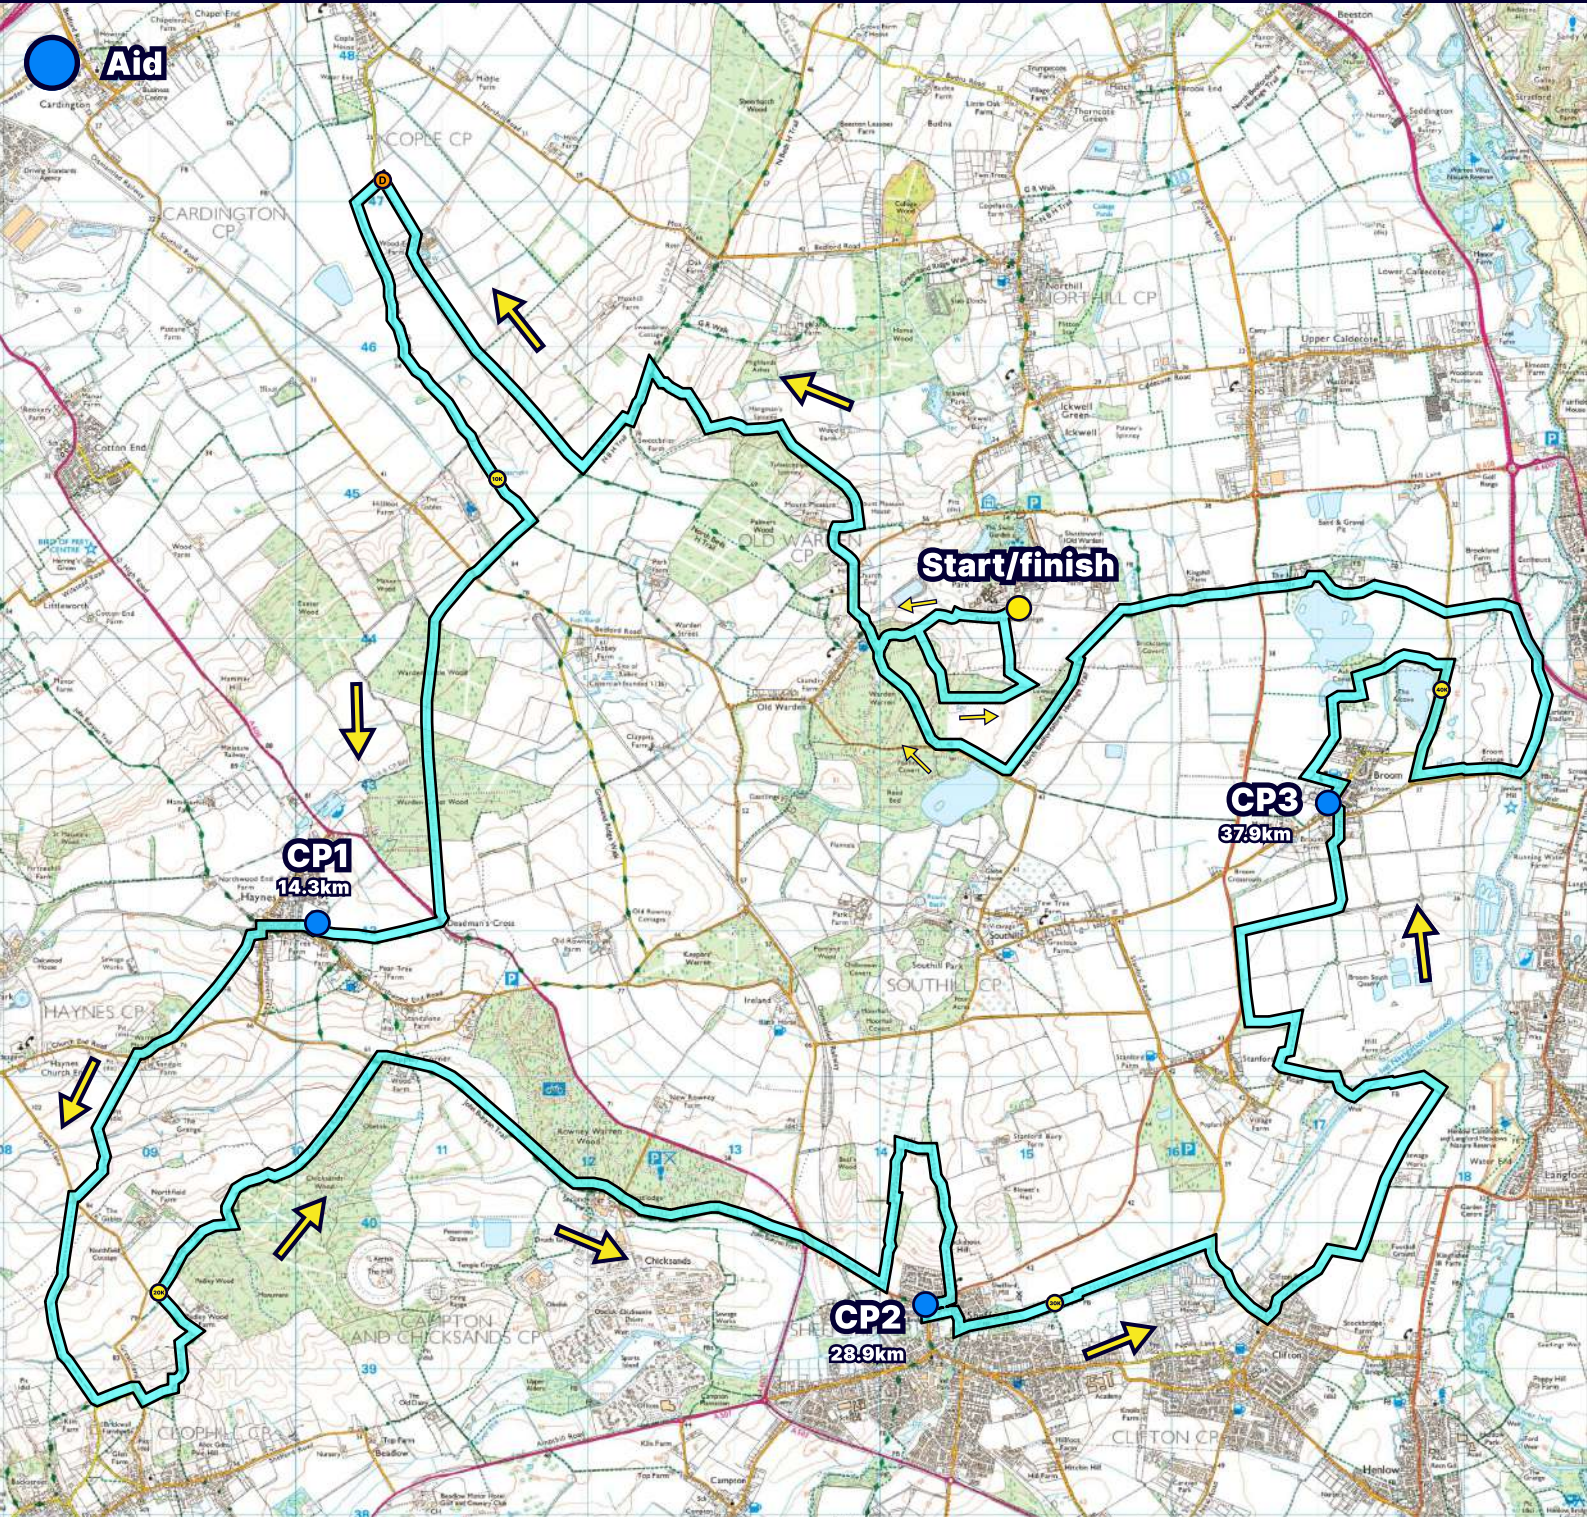

Greensand Country Ultra Trail 50K 2023

Saturday 10th June 2023, 0900

Shuttleworth
Alder Drive, Biggleswade, SG18 9DT

DISTANCE
50.2km
ELEVATION
430m+